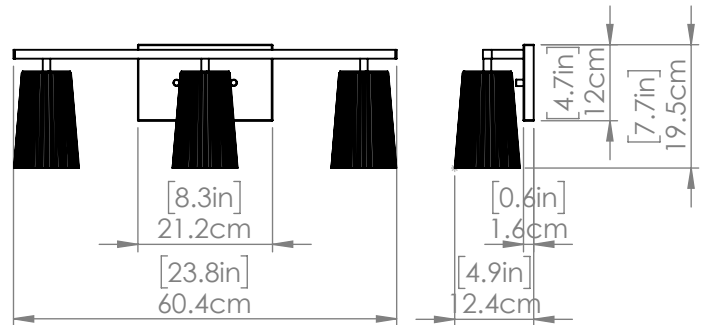

SKU | DVP11343

FINISH OPTIONS

Brass with Ribbed Clear Glass
 Ebony with Ribbed Clear Glass
 Chrome with Ribbed Clear Glass

DIMENSIONS

Length / Ø: N/A"
Width: 23.75"
Height: 7.75"
Depth: 5"
Minimum Height: N/A"
Maximum Height: N/A"

LAMPING

Number of Sockets: 3
Wattage of Individual Socket: 40W
Socket Type: Medium Base
Socket Orientation: Down
Lamp Confinement: Semi Enclosed
Voltage: 120V
Dimmable: Yes
Bulbs Not Included

PIPE / CHAIN / CORD INFORMATION

Pipe/Chain Kit Included: N/A
Pipe Information: N/A
Chain Information: N/A
Wire/Cord Information: 8 in
Max Sloped Ceiling Angle:

**Conversion 19° to 45° : ASY0101+Finish (2 loops + 1 chain):
 For Additional Cost*