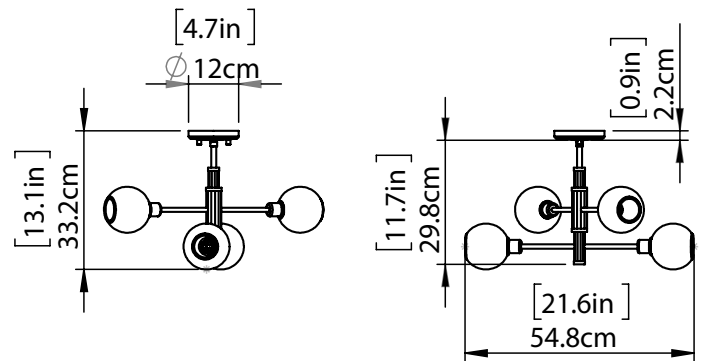

DIMENSIONS

Length / Ø: 22"
Width: N/A"
Height: 13"
Depth: N/A"
Minimum Height: 14.5"
Maximum Height: 54.5"

LAMPING

Number of Sockets: 4
Wattage of Individual Socket: 60W
Socket Type: Candelabra (E12)
Socket Orientation: Sideways
Lamp Confinement: Semi Enclosed
Voltage: 120V
Dimmable: Yes
Bulbs Not Included

PIPE / CHAIN / CORD INFORMATION

Pipe/Chain Kit Included: Not Included
Pipe Information: N/A
Chain Information: N/A
Wire/Cord Information: N/A
Max Sloped Ceiling Angle: Hang-Straight 19 Degrees
**Conversion 19° to 45° : ASY0101+Finish (2 loops + 1 chain):
For Additional Cost*