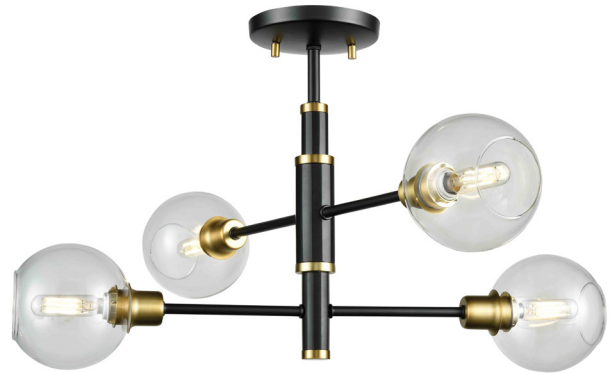

OCEAN DRIVE

| SEMI-FLUSH MOUNT

SKU | DVP20812

FINISH OPTIONS

Satin Nickel and Chrome with Clear Glass (SN+CH-CL)
Satin Nickel and Graphite with Clear Glass (SN+GR-CL)
Venetian Brass and Graphite with Clear Glass (VBR+GR-CL)

DIMENSIONS

Length / Ø: 22"
Width: N/A"
Height: 13"
Depth: N/A"
Minimum Height: 14.5"
Maximum Height: 54.5"

LAMPING

Number of Sockets: 4
Wattage of Individual Socket: 60W
Socket Type: Candelabra (E12)
Socket Orientation: Sideways
Lamp Confinement: Semi Enclosed
Voltage: 120V
Dimmable: Yes
Bulbs Not Included

PIPE / CHAIN / CORD INFORMATION

Pipe/Chain Kit Included: Not Included
Pipe Information: N/A
Chain Information: N/A
Wire/Cord Information: N/A
Max Sloped Ceiling Angle: Hang-Straight 19 Degrees
**Conversion 19° to 45° : ASY0101+Finish (2 loops + 1 chain):
For Additional Cost*