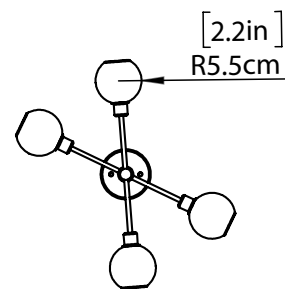

OCEAN DRIVE

| SEMI-FLUSH MOUNT

SKU | DVP20812

FINISH OPTIONS

Satin Nickel and Chrome with Clear Glass (SN+CH-CL)
Satin Nickel and Graphite with Clear Glass (SN+GR-CL)
Venetian Brass and Graphite with Clear Glass (VBR+GR-CL)

DIMENSIONS

Length / Ø: 22"
Width: N/A"
Height: 13"
Depth: N/A"
Minimum Height: 14.5"
Maximum Height: 54.5"

LAMPING

Number of Sockets: 4
Wattage of Individual Socket: 60W
Socket Type: Candelabra (E12)
Socket Orientation: Sideways
Lamp Confinement: Semi Enclosed
Voltage: 120V
Dimmable: Yes
Bulbs Not Included

PIPE / CHAIN / CORD INFORMATION

Pipe/Chain Kit Included: Not Included
Pipe Information: N/A
Chain Information: N/A
Wire/Cord Information: N/A
Max Sloped Ceiling Angle: Hang-Straight 19 Degrees
**Conversion 19° to 45° : ASY0101+Finish (2 loops + 1 chain):
For Additional Cost*