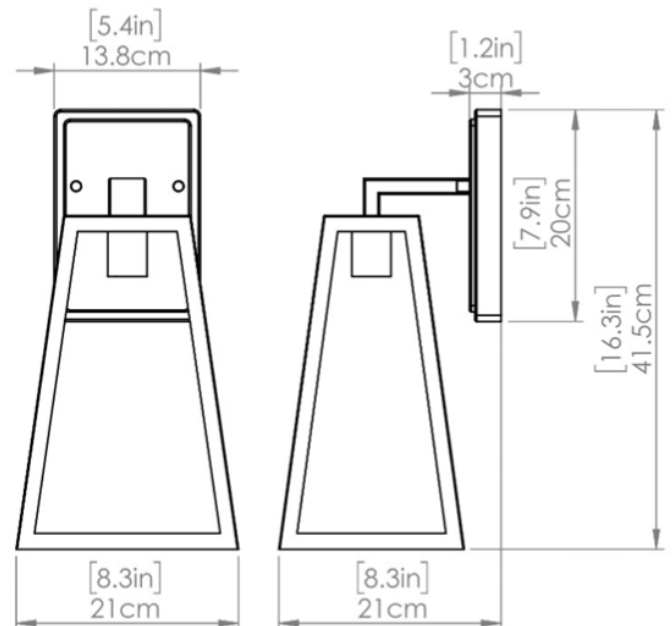

Width: 8.25"

Height: 17"

Depth: 6.75"

Minimum Height: N/A

Maximum Height: N/A

LAMPING

Number of Sockets: 1

Wattage of Individual Socket: 40W

Socket Type: Medium Base

Socket Orientation: Down

Lamp Confinement: Semi Enclosed

Voltage: 120V

Dimmable: No

Bulbs Not Included

PIPE / CHAIN / CORD INFORMATION

Pipe/Chain Kit Included: Pipe Kit Unavailable

Pipe Information: N/A

Chain Information: N/A

Wire/Cord Information: 8 in

Max Sloped Ceiling Angle: N/A

**Conversion 19° to 45° : ASY0101+Finish (2 loops + 1 chain):
For Additional Cost*

ADDITIONAL INFORMATION