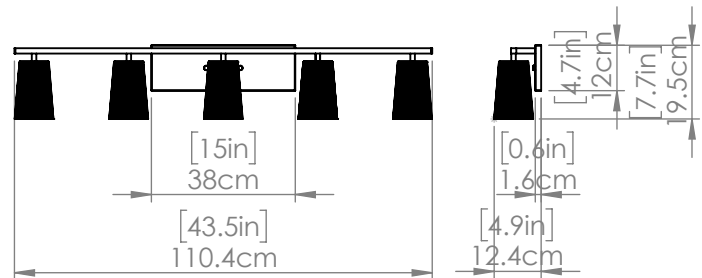

Width: 43.5"

Height: 7.75"

Depth: 5"

Minimum Height: N/A"

Maximum Height: N/A"

LAMPING

Number of Sockets: 5

Wattage of Individual Socket: 40W

Socket Type: Medium Base

Socket Orientation: Down

Lamp Confinement: Semi Enclosed

Voltage: 120V

Dimmable: Yes

Bulbs Not Included

PIPE / CHAIN / CORD INFORMATION

Pipe/Chain Kit Included: N/A

Pipe Information: N/A

Chain Information: N/A

Wire/Cord Information: 8 in

Max Sloped Ceiling Angle:

**Conversion 19° to 45° : ASY0101+Finish (2 loops + 1 chain):
For Additional Cost*

ADDITIONAL INFORMATION

Wall and Ceiling Mountable: No