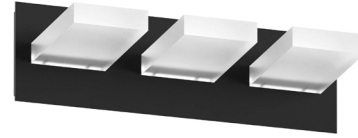

## FINISH OPTIONS

Chrome with Acrylic Opal Glass  
Ebony with Acrylic Opal Glass

## DIMENSIONS

**Length / Ø:** N/A  
**Width:** 20.75 in  
**Height:** 5.25 in  
**Depth:** 4.75 in  
**Minimum Height:** 5.25 in  
**Maximum Height:** N/A