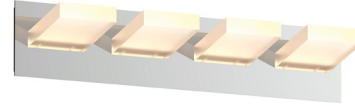

SKU | DVP37594

FINISH OPTIONS

Chrome with Acrylic Opal Glass
Ebony with Acrylic Opal Glass

DIMENSIONS

Length / Ø: N/A
Width: 28 in
Height: 5.25 in
Depth: 4.75 in
Minimum Height: 5.25 in
Maximum Height: N/A

INTEGRATED LED INFORMATION

Wattage: 1 X 34W
Initial Lumens: 1700
Delivered Lumens (3000K): 935
Delivered Lumens (4000K): N/A
Delivered Lumens (5000K): N/A
Colour Temperature: 3000K
CRI: 90+
Voltage: 120
Dimmable: Yes
Required Dimmer: Led+/Universal