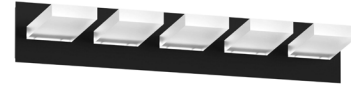

## FINISH OPTIONS

Chrome with Acrylic Opal Glass  
Ebony with Acrylic Opal Glass

## DIMENSIONS

**Length / Ø:** N/A  
**Width:** 35 in  
**Height:** 5.25 in  
**Depth:** 4.75 in  
**Minimum Height:** 5.25 in  
**Maximum Height:** N/A