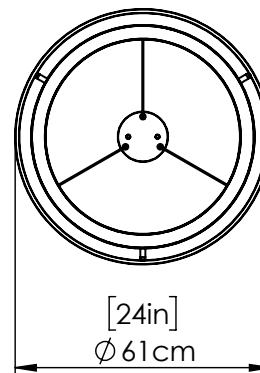

CYBELE CCT

| PENDANT

SKU | DVP40848

FINISH OPTIONS

Ebony and Satin Nickel (EB+SN)
Ebony and Brass (EB+BR)
Ebony and Ironwood on Metal (EB+IW)

DIMENSIONS

Length / Ø: 24"
Width: N/A"
Height: 2.5"
Depth: N/A"
Minimum Height: 4"
Maximum Height: 117.25"

PIPE / CHAIN / CORD INFORMATION

Pipe/Chain Kit Included: Not Included
Pipe Information: N/A
Chain Information: N/A
Wire/Cord Information: 10 Ft
Max Sloped Ceiling Angle: Cord Grip 45 Degrees
**Conversion 19° to 45° : ASY0101+Finish (2 loops + 1 chain):
For Additional Cost*