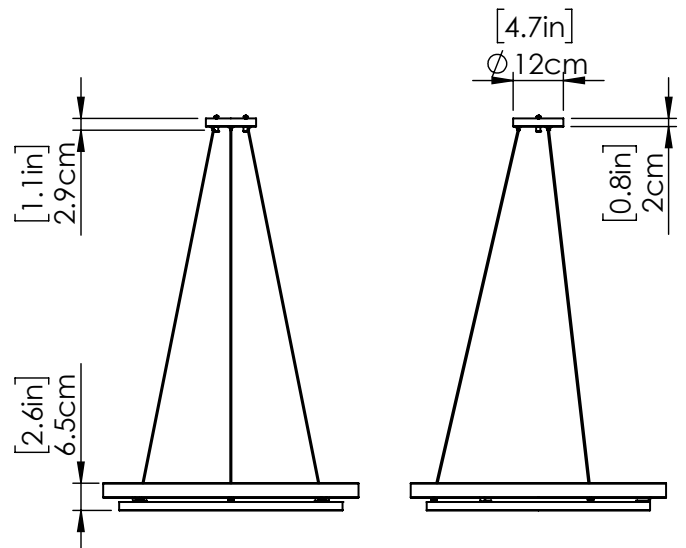

CYBELE CCT

| PENDANT

SKU | DVP40848

FINISH OPTIONS

Ebony and Satin Nickel (EB+SN)
Ebony and Brass (EB+BR)
Ebony and Ironwood on Metal (EB+IW)

DIMENSIONS

Length / Ø: 24"
Width: N/A"
Height: 2.5"
Depth: N/A"
Minimum Height: 4"
Maximum Height: 117.25"

PIPE / CHAIN / CORD INFORMATION

Pipe/Chain Kit Included: Not Included
Pipe Information: N/A
Chain Information: N/A
Wire/Cord Information: 10 Ft
Max Sloped Ceiling Angle: Cord Grip 45 Degrees
**Conversion 19° to 45° : ASY0101+Finish (2 loops + 1 chain):
For Additional Cost*