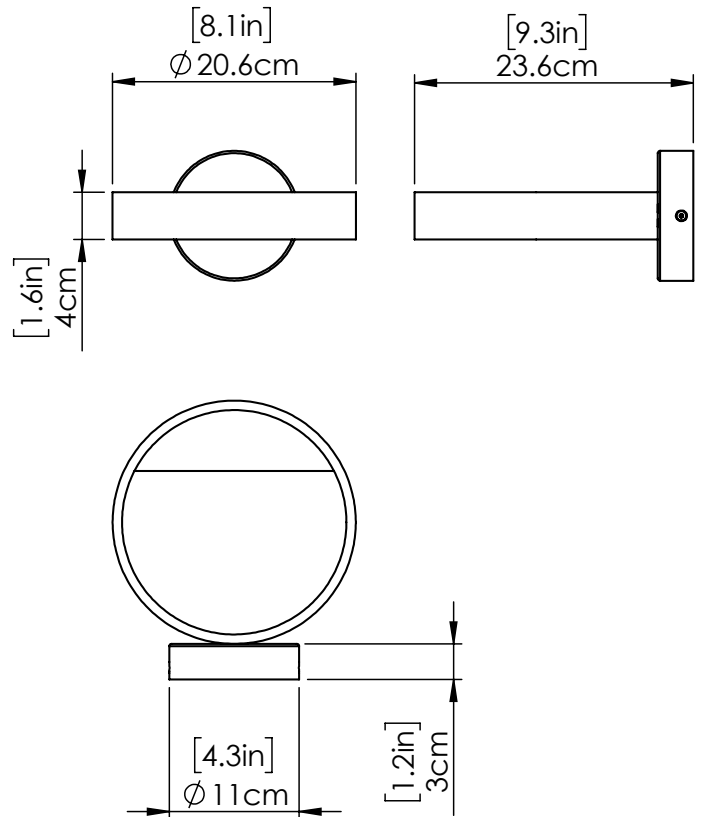

WARRANTY

5 Years Residential

20,000 Hours Commercial