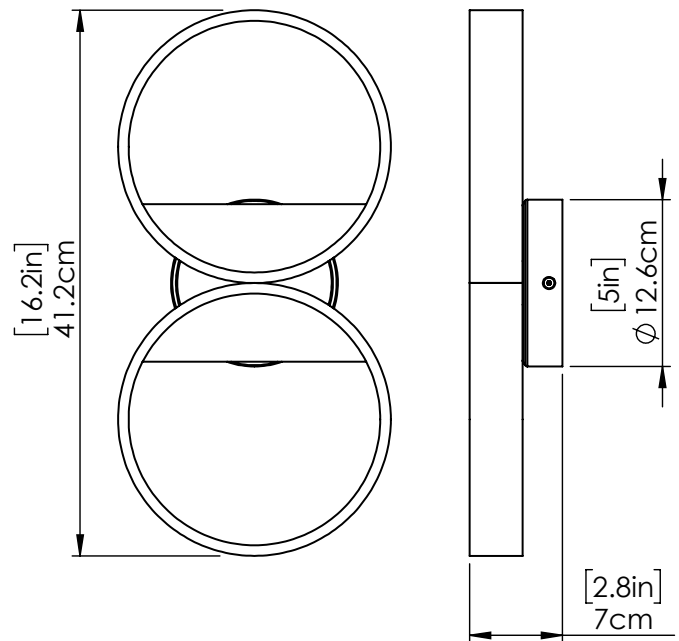

MIRANDA LED OUTDOOR | SCONCE

SKU | DVP41472

FINISH OPTIONS

Black and Stainless Steel (BK+SS)

DIMENSIONS

Length / Ø: N/A"

Width: 8"

Height: 16.25"

Depth: 2.75"

Minimum Height: N/A"

Maximum Height: N/A"

INTEGRATED LED INFORMATION

Wattage: 6W

Initial Lumens: 1200

Delivered Lumens (3000K): N/A

Delivered Lumens (4000K): N/A

Pipe Information: N/A

Chain Information: N/A

Wire/Cord Information: 8 Inches

Max Sloped Ceiling Angle: N/A

ADDITIONAL INFORMATION

Wall and Ceiling Mountable: Yes

Up and Down Mountable: Yes

Location Certification: Wet Location Rated