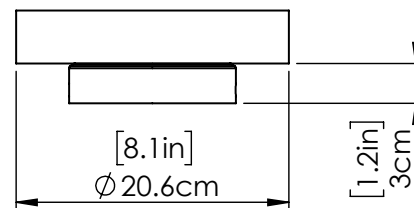

WARRANTY

5 Years Residential

20,000 Hours Commercial