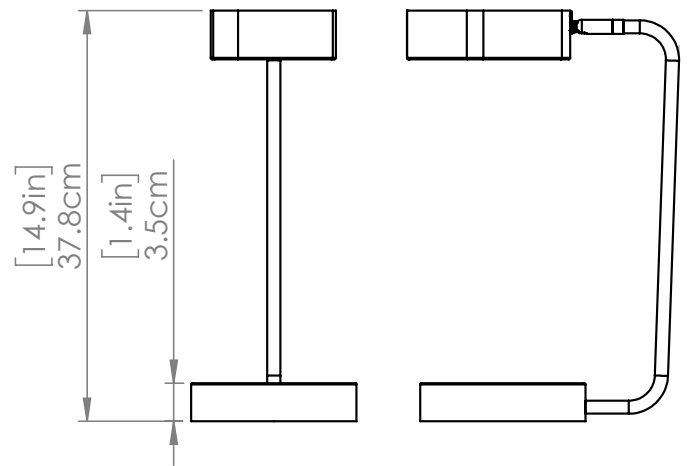

## DIMENSIONS

**Length / Ø:** 9.75"  
**Width:** 6"  
**Height:** 15"  
**Depth:** N/A"  
**Minimum Height:** 16.5"  
**Maximum Height:** N/A"

## PIPE / CHAIN / CORD INFORMATION

**Pipe/Chain Kit Included:** Pipe Kit Available  
**Pipe Information:** 40 (15 + 12 + 9 + 4) x 0.5 Inches Pipe Kit  
**Chain Information:** N/A  
**Wire/Cord Information:** 120 in  
**Max Sloped Ceiling Angle:**  
*\*Conversion 19° to 45°: ASY0101+Finish (2 loops + 1 chain):  
For Additional Cost*