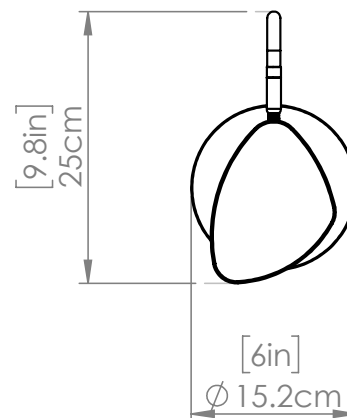

## DIMENSIONS

**Length / Ø:** 9.75"  
**Width:** 6"  
**Height:** 15"  
**Depth:** N/A"  
**Minimum Height:** 16.5"  
**Maximum Height:** N/A"

## PIPE / CHAIN / CORD INFORMATION

**Pipe/Chain Kit Included:** Pipe Kit Available  
**Pipe Information:** 40 (15 + 12 + 9 + 4) x 0.5 Inches Pipe Kit  
**Chain Information:** N/A  
**Wire/Cord Information:** 120 in  
**Max Sloped Ceiling Angle:**  
*\*Conversion 19° to 45°: ASY0101+Finish (2 loops + 1 chain):  
For Additional Cost*