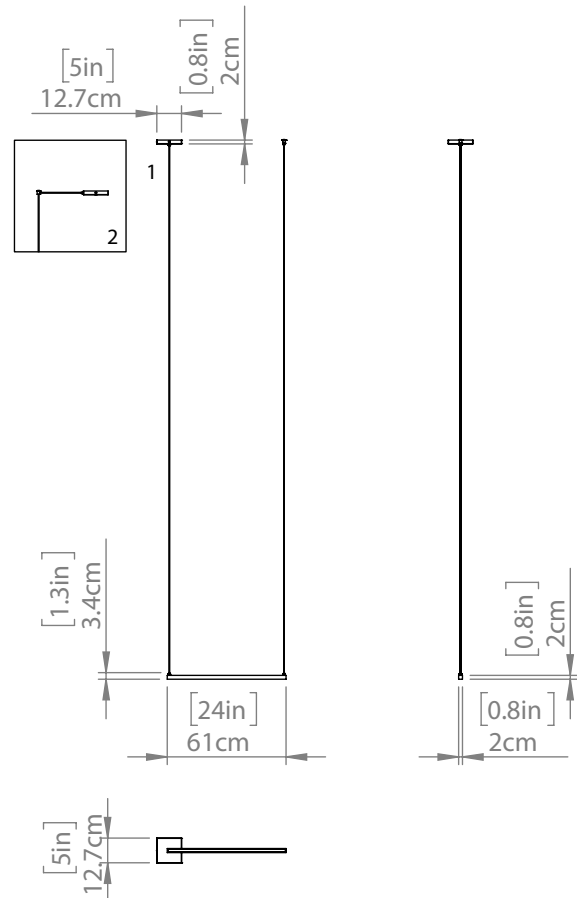

IRDANI AC LED

| LINEAR

SKU | DVP46802

FINISH OPTIONS

Ebony
Buffed Nickel

DIMENSIONS

Length / Ø: 23.75"
Width: 1"
Height: 1"
Depth: N/A"
Minimum Height: 2.75"
Maximum Height: 123"

Configurable Junction Box Offset

Configurable Junction Box Directly Above Cord

INTEGRATED LED INFORMATION

Wattage: 24W
Initial Lumens: 2400
Delivered Lumens (3000K): 1197
Delivered Lumens (4000K): 1274
Delivered Lumens (5000K): 1263
Colour Temperature: 3000K/4000K/5000K
CRI: 90+
Voltage: 120
Dimmable: Yes
Required Dimmer: ELV

PIPE / CHAIN / CORD INFORMATION

Pipe/Chain Kit Included: No
Pipe Information: No Pipe Included
Chain Information: No Chain Included
Wire/Cord Information: 10 Ft
Max Sloped Ceiling Angle: Cord Grip 45 Degrees
**Conversion 19° to 45°: ASY0101+Finish (2 loops + 1 chain):
For Additional Cost*